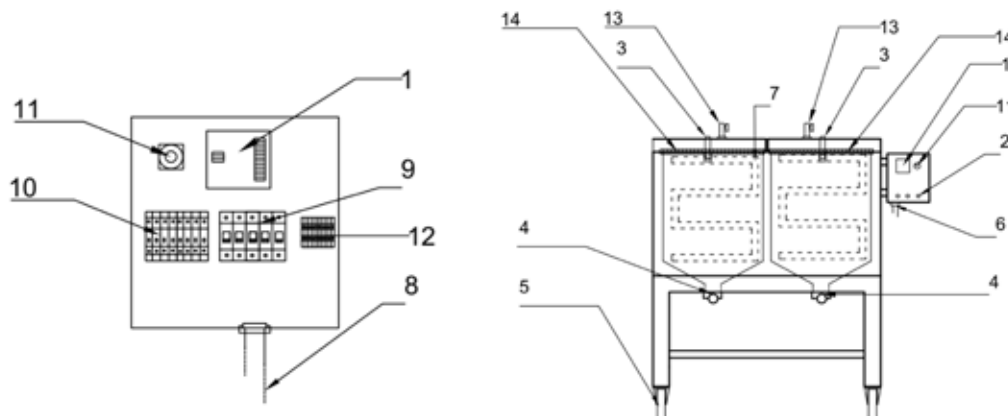

SDF-250

Ordering Information

SDF-250 Flux Drying Oven, 3ph 400V AC 50/60Hz	0700100000
SDF-250 Flux Drying Oven, 1ph 110V AC 50/60Hz	0700100001

Wear & Spare Parts

1	Digital Thermostat DT-109A	0700100002
2	Signal Lamp 230V	0700100003
2	Signal Lamp 110V	0700100004
3	Door Handle	0700100006
4	Puller Arm SDF-250	0700100007
5	Castors without Brake Back	0700100008
5	Castors with Brake Front	0700100009
6	Cable Gland - SDE/SDF	0700100031
7	Heating Element 230V - SDE/SDF	0700100011
7	Heating Element 110V - SDE/SDF	0700100012
8	Power Cord 400V with plug CEE 5x32A	0700100013
8	Power Cord 110V with plug - SDE/SDF	0700100014
9	Fuse (automatic) 10A	0700100015
9	Fuse (automatic) 2A	0700100016
10	Contactors 230V	0700100017
10	Contactors 110V	0700100023
11	Power Switch	0700100018
12	Terminal	0700100019
13	Air Valve	0700100020
14	Fiberglass Wick SDF-250	0700100164

VERONA SALDATURA GAS
SALDOBERICA GAS